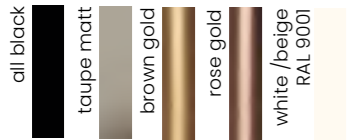

PONTE

SUPREME SWIVEL

Swivel Chair

Chair with pocket spring seat and enriched with a **rotation system**.

LEG COLOURS