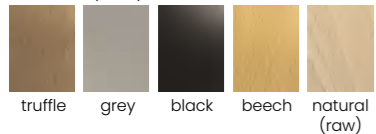

LEA

Chair

Lea on a fixed, wooden frame. For all those who require above-average comfort.

LEG COLOURS