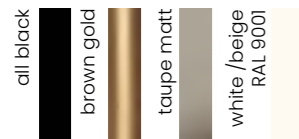

SHELLY

TWIST

Swivel Chair

Shelly chair enriched with a **rotation system**.

LEG COLOURS