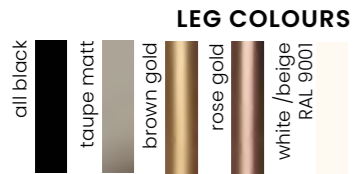

PONTE

PRO SUPREME SWIVEL

Swivel Chair

Chair with pocket spring seat and enriched with a **rotation system**.