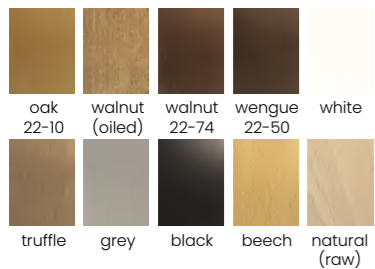

PONTE

PRO SUPREME

Chair

Ponte on a fixed, wooden frame. For all those who require above-average comfort.

LEG COLOURS