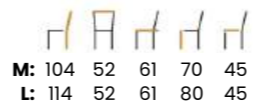

FABRIC COLOURS

fabric sampler