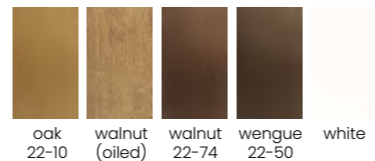

LEG COLOURS

FABRIC COLOURS

fabric sampler