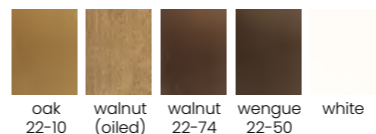

LEG COLOURS