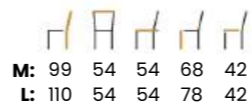

FABRIC COLOURS

fabric sampler