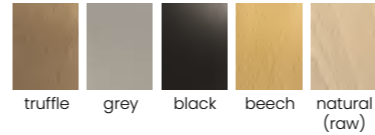

LEG COLOURS