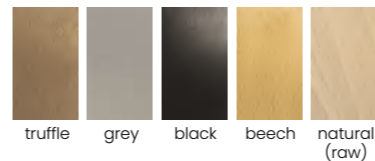

LEG COLOURS

FABRIC COLOURS

fabric sampler